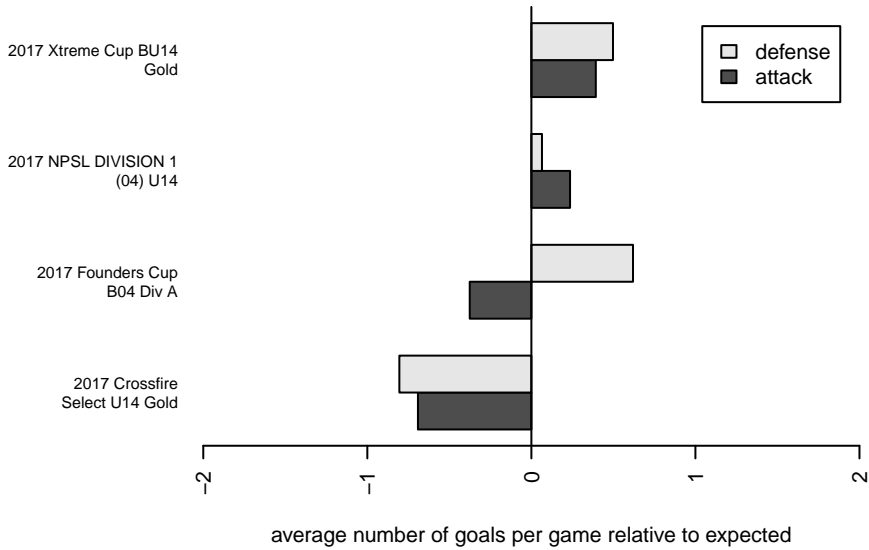

BIFC Blue B04

Bainbridge Island FC
 Bainbridge Island, WA
 B04 total strength=1294
 attack=4.74 defense=6.48
 fall league = NPSL DIVISION 1 (04) U14

alt names used:
 Bainbridge Island FC B04 Blue
 Bainbridge Island FC Blue B04
 Bainbridge Island FC B04 Blue
 Bainbridge Island FC B04 Blue

Venues played:
 2016 WYS Presidents Cup B04 Division 2
 2017 Crossfire Select U14 Gold
 2017 Xtreme Cup BU14 Gold
 2017 NPSL DIVISION 1 (04) U14
 2017 Founders Cup B04 Div A

BIFC Blue B04
 Dots are actual minus expected GF (blue circles) and GA (red triangles).
 Blue line is smoothed change in attack strength. Red is smoothed change in defense strength.

**attack and defense variance (black dot)
relative to other teams
and top 10 in region**

**attack and defense rating
relative to others at age
and all opponents in last 13 months**

Performance relative to 13 month average