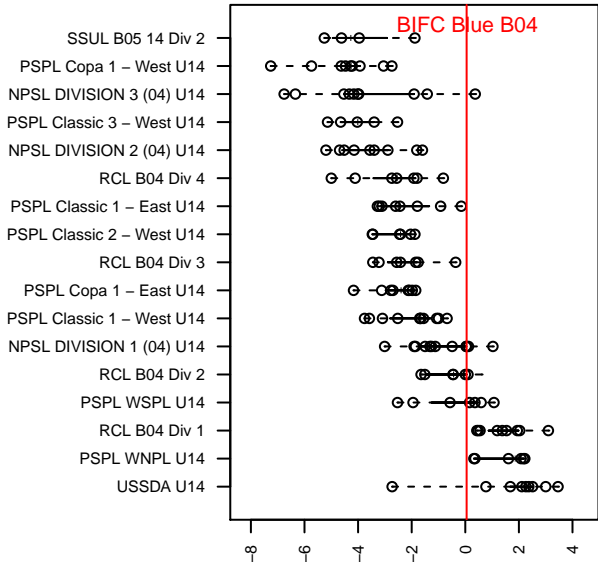

BIFC Blue B04

Bainbridge Island FC
 Bainbridge Island, WA
 B04 total strength=1294
 attack=4.74 defense=6.48
 fall league = NPSL DIVISION 1 (04) U14

alt names used:
 Bainbridge Island FC B04 Blue
 Bainbridge Island FC Blue B04
 Bainbridge Island FC B04 Blue
 Bainbridge Island FC B04 Blue

Venues played:
 2016 WYS Presidents Cup B04 Division 2
 2017 Crossfire Select U14 Gold
 2017 Xtreme Cup BU14 Gold
 2017 NPSL DIVISION 1 (04) U14
 2017 Founders Cup B04 Div A

BIFC Blue B04
 Dots are actual minus expected GF (blue circles) and GA (red triangles).
 Blue line is smoothed change in attack strength. Red is smoothed change in defense strength.

**attack and defense variance (black dot)
relative to other teams
and top 10 in region**

**attack and defense rating
relative to others at age
and all opponents in last 13 months**

Performance relative to 13 month average