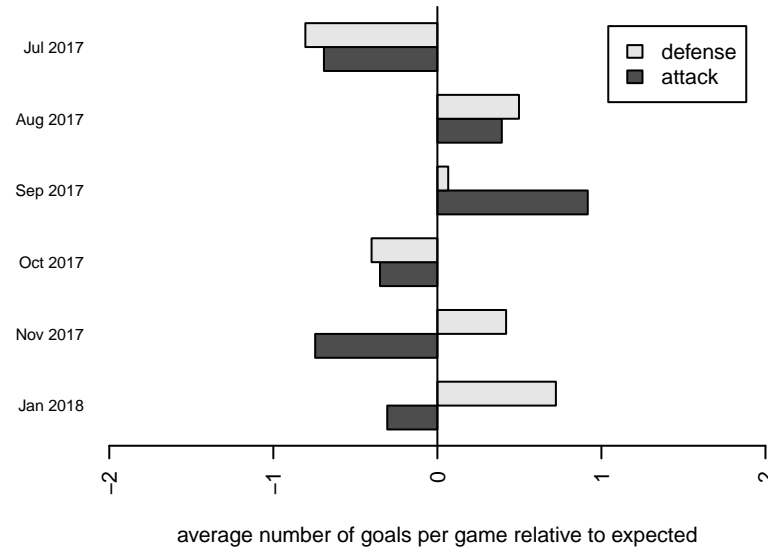

Performance relative to 13 month average