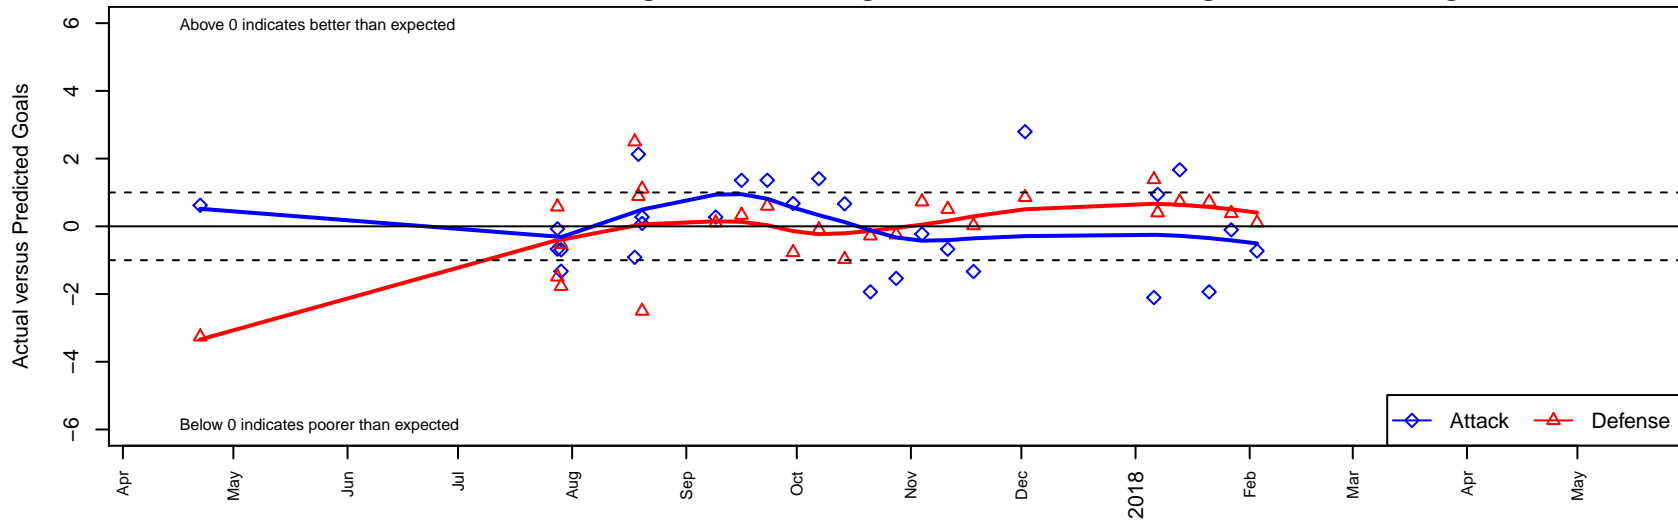

BIFC Blue B04

Bainbridge Island FC
 Bainbridge Island, WA
 B04 total strength=1294
 attack=4.74 defense=6.48
 fall league = NPSL DIVISION 1 (04) U14

alt names used:
 Bainbridge Island FC B04 Blue
 Bainbridge Island FC Blue B04
 Bainbridge Island FC B04 Blue
 Bainbridge Island FC B04 Blue

Venues played:
 2016 WYS Presidents Cup B04 Division 2
 2017 Crossfire Select U14 Gold
 2017 Xtreme Cup BU14 Gold
 2017 NPSL DIVISION 1 (04) U14
 2017 Founders Cup B04 Div A

BIFC Blue B04
 Dots are actual minus expected GF (blue circles) and GA (red triangles).
 Blue line is smoothed change in attack strength. Red is smoothed change in defense strength.

**attack and defense variance (black dot)
relative to other teams
and top 10 in region**

**attack and defense rating
relative to others at age
and all opponents in last 13 months**

Performance relative to 13 month average