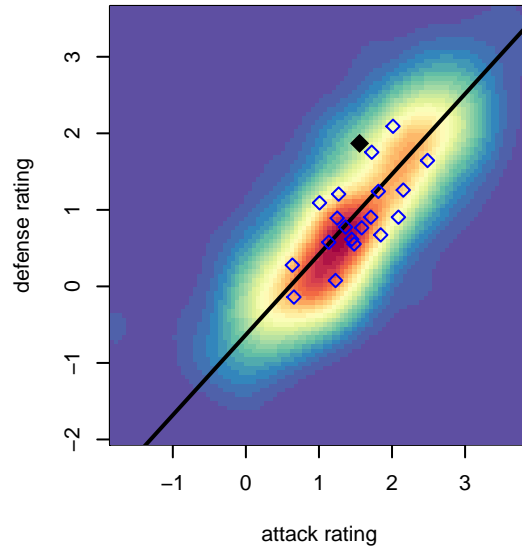

BIFC Blue B04

Bainbridge Island FC
 Bainbridge Island, WA
 B04 total strength=1294
 attack=4.74 defense=6.48
 fall league = NPSL DIVISION 1 (04) U14

alt names used:
 Bainbridge Island FC B04 Blue
 Bainbridge Island FC Blue B04
 Bainbridge Island FC B04 Blue
 Bainbridge Island FC B04 Blue

Venues played:
 2016 WYS Presidents Cup B04 Division 2
 2017 Crossfire Select U14 Gold
 2017 Xtreme Cup BU14 Gold
 2017 NPSL DIVISION 1 (04) U14
 2017 Founders Cup B04 Div A

BIFC Blue B04
 Dots are actual minus expected GF (blue circles) and GA (red triangles).
 Blue line is smoothed change in attack strength. Red is smoothed change in defense strength.

**attack and defense variance (black dot)
relative to other teams
and top 10 in region**

**attack and defense rating
relative to others at age
and all opponents in last 13 months**

Performance relative to 13 month average