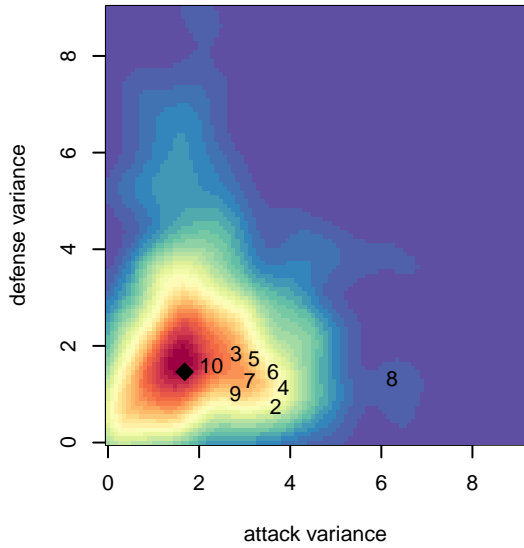

BIFC Blue B04

Bainbridge Island FC
 Bainbridge Island, WA
 B04 total strength=1294
 attack=4.74 defense=6.48
 fall league = NPSL DIVISION 1 (04) U14

alt names used:
 Bainbridge Island FC B04 Blue
 Bainbridge Island FC Blue B04
 Bainbridge Island FC B04 Blue
 Bainbridge Island FC B04 Blue

Venues played:
 2016 WYS Presidents Cup B04 Division 2
 2017 Crossfire Select U14 Gold
 2017 Xtreme Cup BU14 Gold
 2017 NPSL DIVISION 1 (04) U14
 2017 Founders Cup B04 Div A

BIFC Blue B04
 Dots are actual minus expected GF (blue circles) and GA (red triangles).
 Blue line is smoothed change in attack strength. Red is smoothed change in defense strength.

**attack and defense variance (black dot)
relative to other teams
and top 10 in region**

**attack and defense rating
relative to others at age
and all opponents in last 13 months**

Performance relative to 13 month average